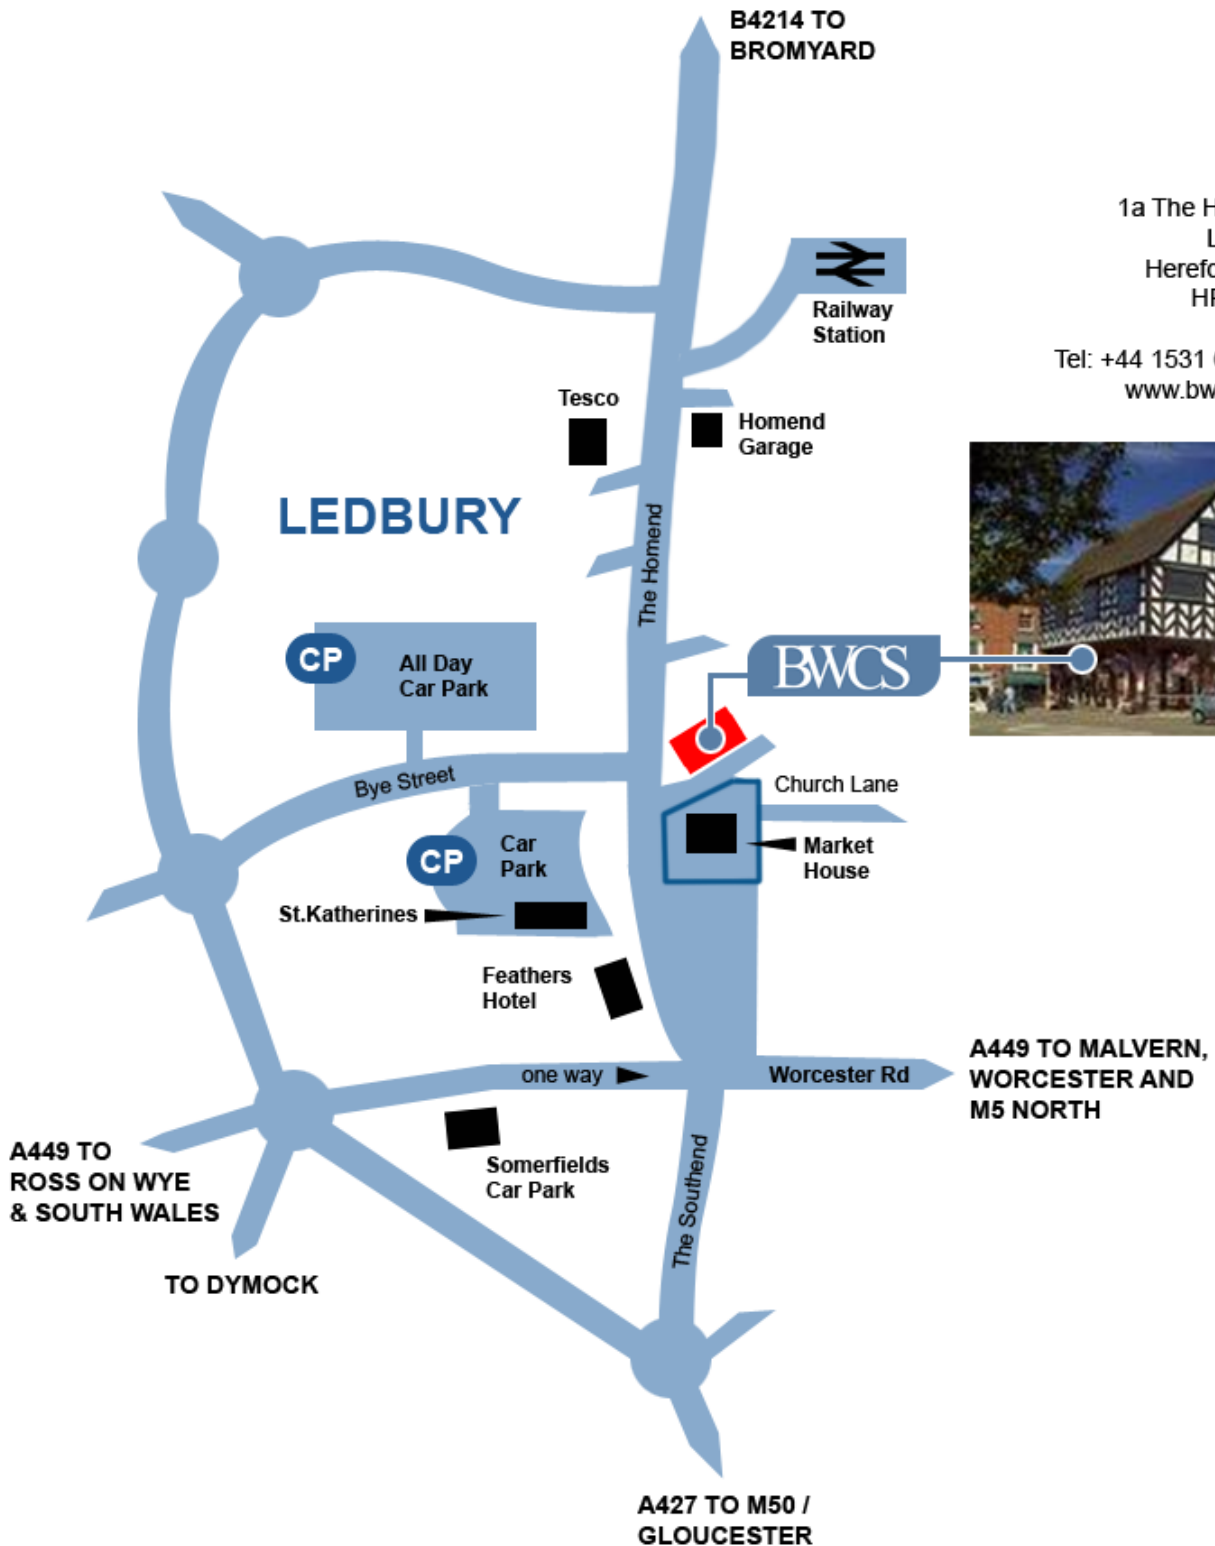

Directions to the BWCS office

BWCS is in the centre of Ledbury, 10 minutes' drive from Junction 2 of the M50

BWCS

1a The Homend
Ledbury
Herefordshire
HR8 1BN

Tel: +44 1531 634326
www.bwcs.com

Where's Ledbury?

North of Gloucester, West of Worcester and Malvern, East of Hereford, South of Ludlow

From London

- Take the M4 to Junction 15
- A419/A417 North towards Swindon, Cirencester, Gloucester
- Join M5 at Gloucester (Junction 11a)
- M5 Junction 8 join M50 signposted towards Ross and South Wales
- At Junction 2 of M50, rejoin A417 signposted Ledbury
- OR take a direct train from London Paddington to Ledbury Station

From the North West, South West, Midlands

- M5 Junction 8 join M50 signposted towards Ross and South Wales and continue as above

From Wales

- From the M4 Junction 24 take the A449/A40 towards Monmouth, Ross
At Ross, join the M50 signposted Midlands
- Exit M50 Junction 2 signposted Gloucester, and turn left to follow A417 to Ledbury
- OR at Ross take A449 signposted Ledbury for scenic route over Marcle Ridge and follow signs for Ledbury town centre (shorter distance, roughly equivalent time, risk of slow traffic)

Public Transport

By Rail

- Ledbury accessible from London Paddington, 3hours, and Birmingham New Street, 1.5 hours
- Gloucester (around 30 mins away by road, 2 hours from London Paddington with more frequent services)